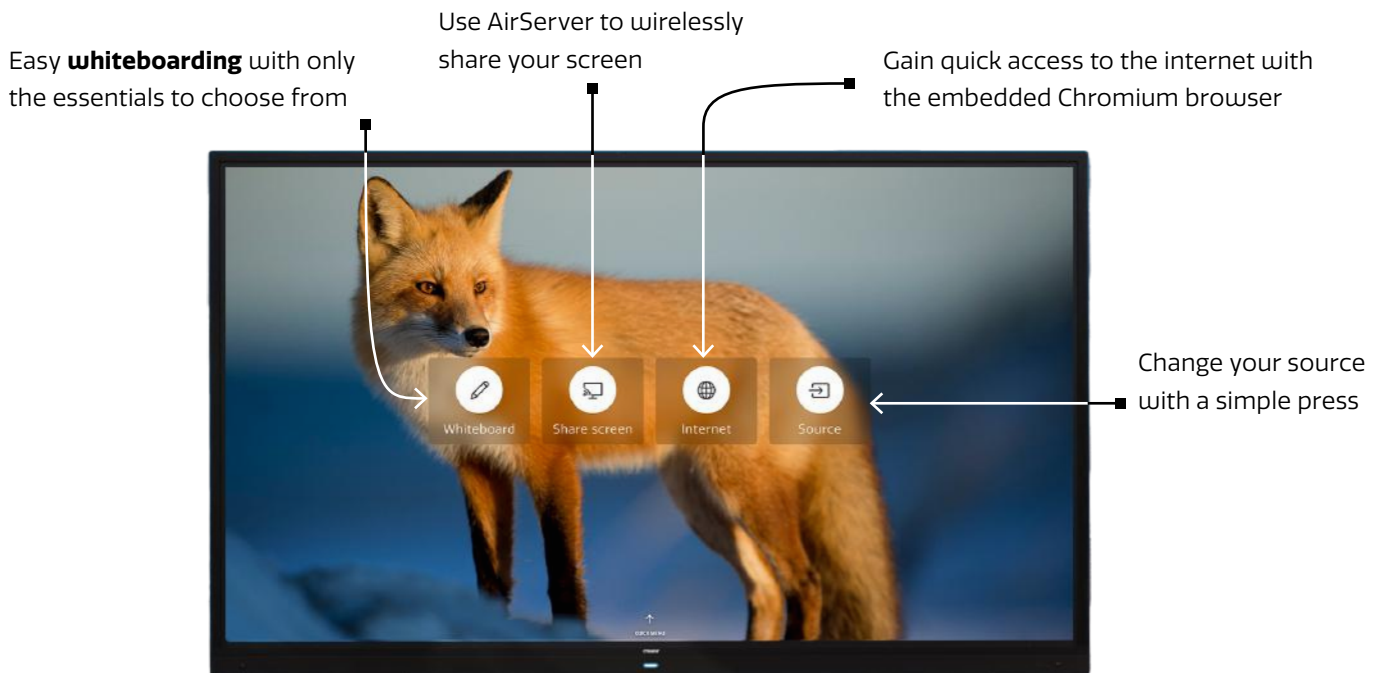

LET'S GET SPECIFIC!

The days of having to figure out how that complicated touchscreen works are over! Designed to be used by even the least tech-savvy person, Neo has the most intuitive user interface you have ever seen.

Panel

- Diagonal size: 74.52" (1893 mm)
- Display resolution: 3.840 x 2.160
- Frame rate: 60 Hz
- Brightness: 450 cd/m² max.
- Aspect ratio: 16:9
- Response time (gray to gray): 8 ms
- Display colours: 1.07 G
- Pixel pitch (W x H): 0.429 x 0.429 mm
- Viewing angle: 178° / 178°
- Service life: > 30.000 Hours
- Orientation: landscape

Glass

- Glass: Triple S Glass (Smooth, Stripeless, Safety)
- Type: heat tempered, anti glare, safety glass
- Thickness: 3.2 mm
- Hardness: 8 Mohs

Connectivity

- Video input (digital): 1x HDMI2.1, 2x HDMI2.0, 1x DisplayPort 1.2, 2x USB-C (USB 3.1 Gen 2)
- Video output (digital): 1x HDMI 2.1
- Audio input: 1x Mini Jack
- Audio output: 1x Mini Jack
- USB: 5x USB3.0 (type A) + 2x USB 2.0 (type A, 1x OTG + 1x USB2.0 Android)
- RS232C: 1x DE-9F
- Wired network: 2x 10/100/1000Mbps
- Wireless network: WiFi 6 (2.4 & 5 Ghz)
- Module-slots: 1x OPS-slot (UHD@60Hz)
- NFC: built-in
- Human presence detection: built-in (2x)
- Dedicated ports: 1x fingerprint scanner (USB-A)

Video

- Eye comfort: blue light filter
- Colour temperature: warm, cool, normal
- Picture modes: normal, auto, eco

Sound

- Power to tweeter/woofer: 2x mid-tweeter (2x15W) + 1x woofer (15W)
- Frequency range: 200 - 20 kHz
- Microphones: six Array far-field