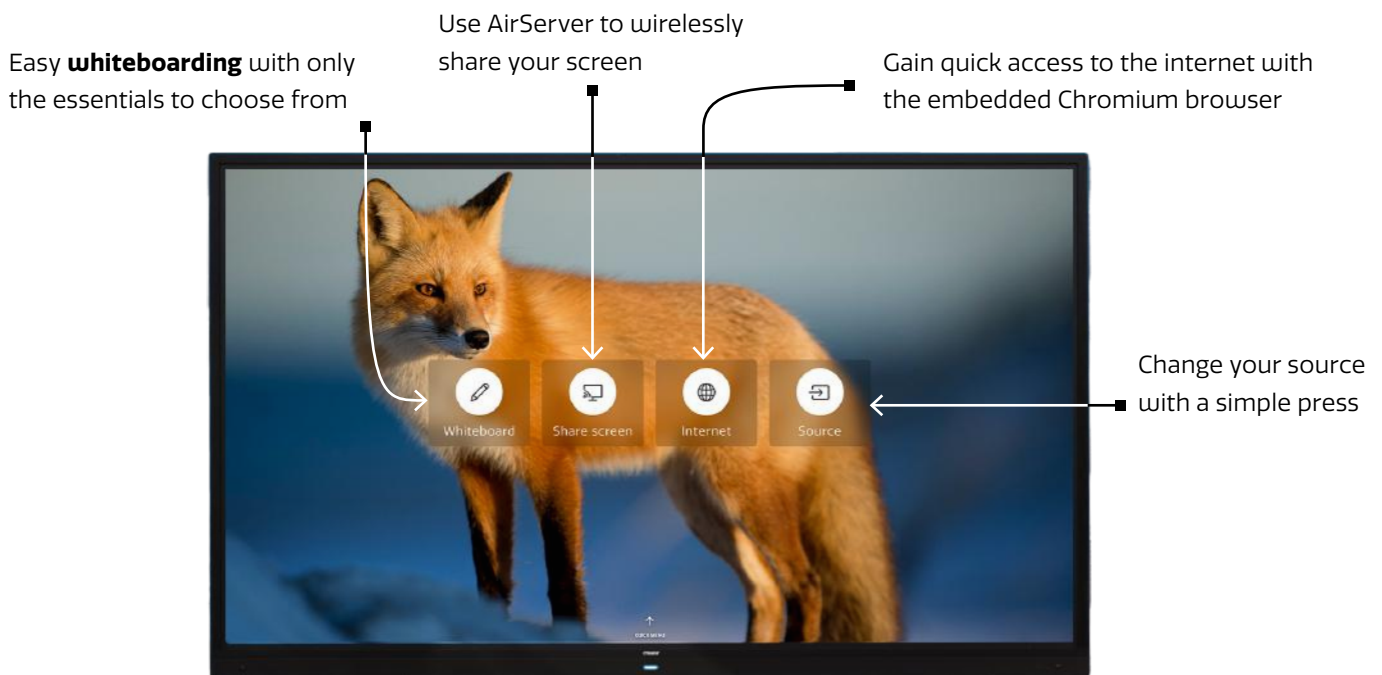

LET'S GET SPECIFIC!

The days of having to figure out how that complicated touchscreen works are over! Designed to be used by even the least tech-savvy person, Neo has the most intuitive user interface you have ever seen.

Panel

- Diagonal size: 85.6" (2174 mm)
- Display resolution: 3.840 x 2.160
- Frame rate: 60 Hz
- Brightness: 450 cd/m² max.
- Aspect ratio: 16:9
- Response time (gray to gray): 8 ms
- Display colours: 1.07 G
- Pixel pitch (W x H): 0.493 x 0.493 mm
- Viewing angle: 178° / 178°
- Service life: > 30.000 Hours
- Orientation: landscape

Glass

- Glass: Triple 5 Glass (Smooth, Stripeless, Safety)
- Type: heat tempered, anti glare, safety glass
- Thickness: 4.0 mm
- Hardness: 8 Mohs

Connectivity

- Video input (digital): 1x HDMI2.1, 2x HDMI2.0, 1x DisplayPort 1.2, 2x USB-C (USB 3.1 Gen 2)
- Video output (digital): 1x HDMI 2.1
- Audio input: 1x Mini Jack
- Audio output: 1x Mini Jack
- USB: 5x USB3.0 (type A) + 2x USB 2.0 (type A, 1x OTG + 1x USB2.0 Android)
- RS232C: 1x DE-9F
- Wired network: 2x 10/100/1000Mbps
- Wireless network: WiFi 6 (2.4 & 5 Ghz)
- Module-slots: 1x OPS-slot (UHD@60Hz)
- NFC: built-in
- Human presence detection: built-in (2x)
- Dedicated ports: 1x fingerprint scanner (USB-A)

Video

- Eye comfort: blue light filter
- Colour temperature: warm, cool, normal
- Picture modes: normal, auto, eco

Sound

- Power to tweeter/woofer: 2x mid-tweeter (2x15W) + 1x woofer (15W)
- Frequency range: 200 - 20 kHz
- Microphones: six Array far-field